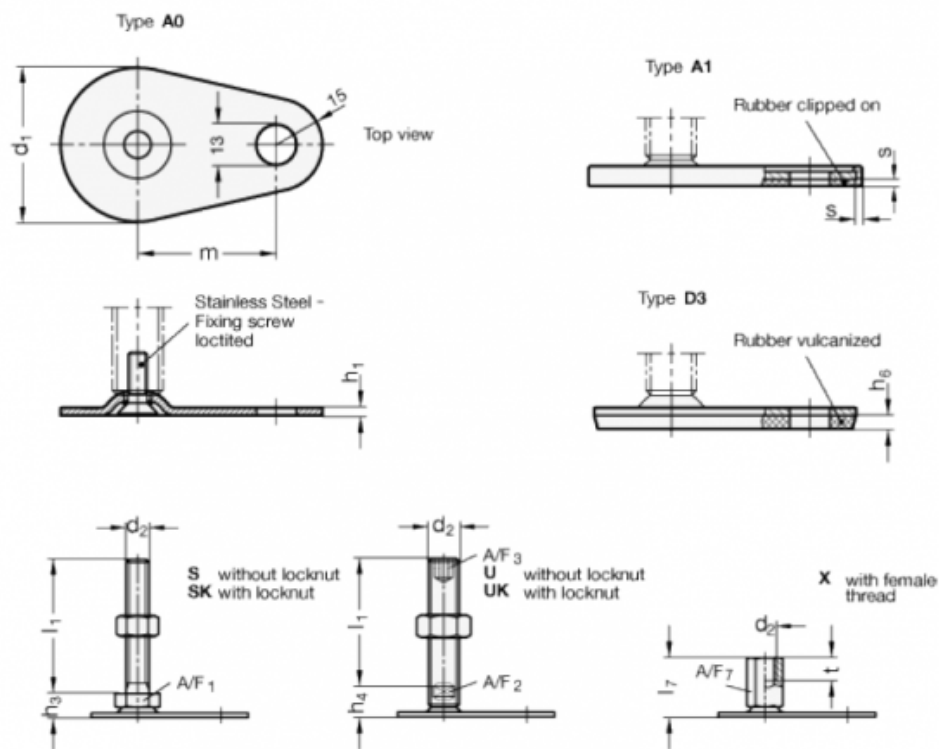

Data Sheet

Article number: 204250M840D3SK

Description: E+G levelling foot
GN 42-50-M8-40-D3-SK

Note: SK With nut, External hexagon at the bottom

Measures

A/F1 = 17	s =
d1 = 50	
d2 = M8	
h1 = 2.5	
h3 = 11	
h6 = 4	
l1 = 40	
m = 45	